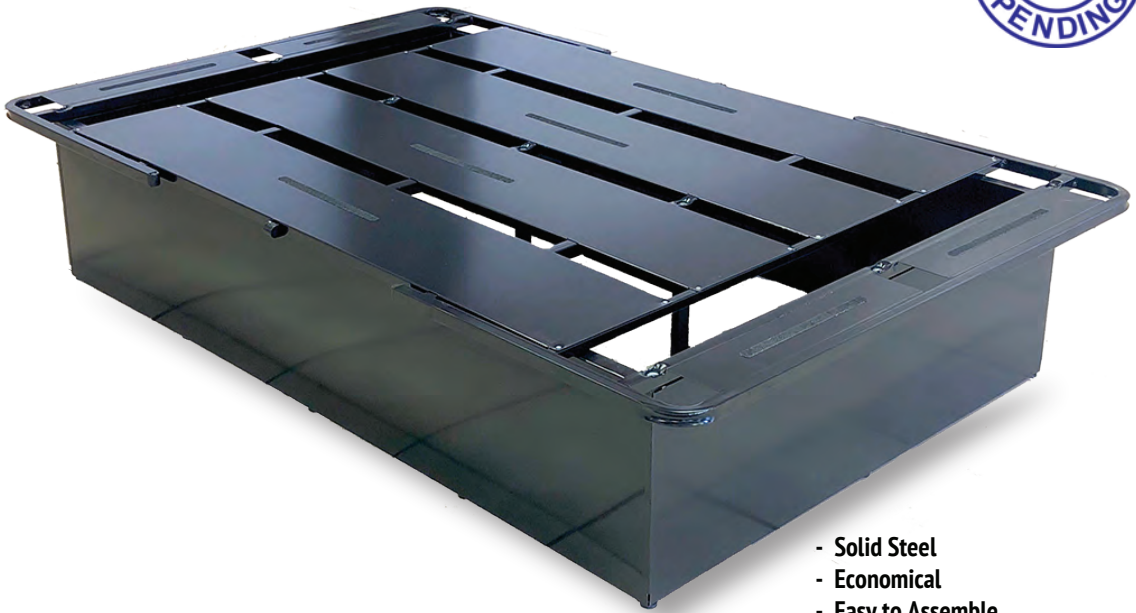

QUALITY PRODUCTS | SUPERIOR SERVICE

QUALITY PRODUCTS
ALWAYS MADE IN AMERICA

- Solid Steel
- Economical
- Easy to Assemble
- Eliminates Box Spring
- Won't Slip and Slide on Hard Surfaces
- Reduces Bed Bug Infestation

METAL 16" PLATFORM BED

- 16 inch height
- 5 sizes to accommodate any brand mattress in Full/Full XL/Queen/King/CA King
- 2 boxes with everything you need for easy assembly
- Solid steel panel system holds up better than wire or wood